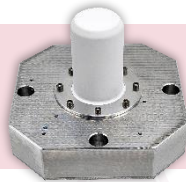

SATELLITE ANTENNAS

Optimized for LEO & GEO Space Missions